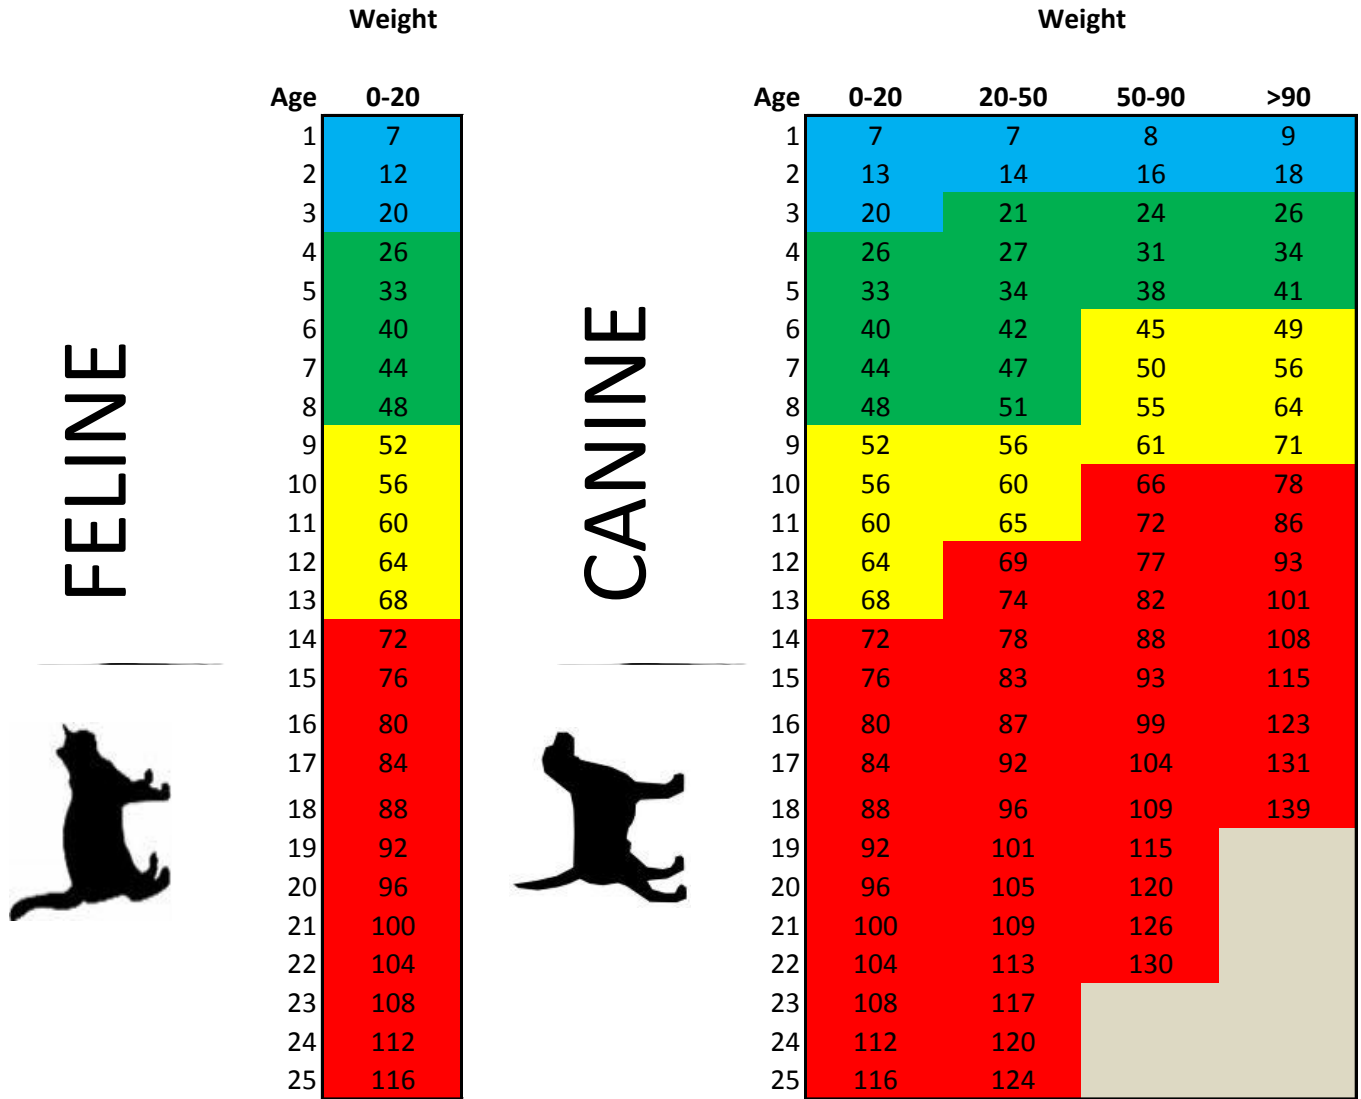

How Old Is Your Pet, *Really?*

Color Key: Adolencent Adult Senior Geriatric